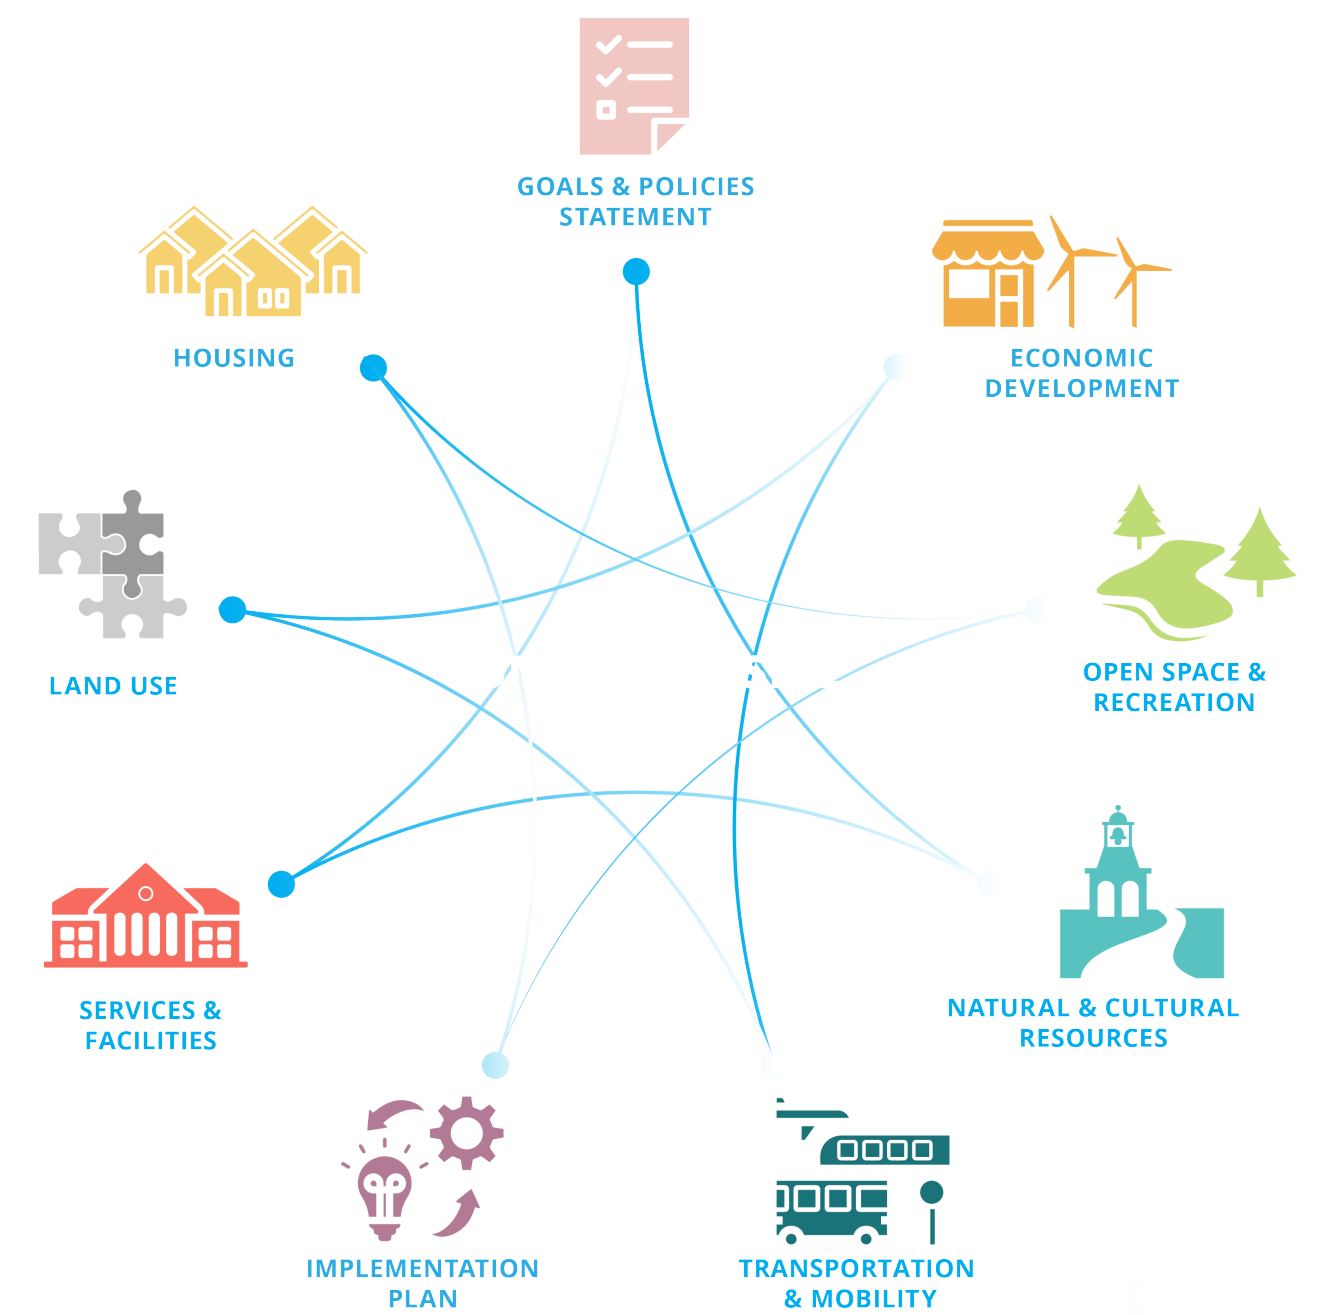

PLAN FRAMEWORK

The Comprehensive Plan is a long-term guidance document for policy and decision-making in a variety of areas.

In New Bedford, these topic areas can be considered within a framework of multiple geographic scales.

GLOBAL PIONEER

GLOBAL

REGIONAL HUB

NEIGHBORHOOD

THRIVING CITY

CITYWIDE

INCLUSIVE NEIGHBORHOODS

REGIONAL

GLOBAL PIONEER

CONVERSATION STARTERS...

- Continue to pioneer innovation for the next century
- Ensure the future success of established hubs, like the port
- Celebrate the City's diverse, multi-cultural community
- Lead in climate resiliency

SHARE YOUR IDEAS HERE!

How do you feel the city is connected to the rest of the world?

← FILL OUT A NOTE AND ADD IT HERE! →

REGIONAL HUB

CONVERSATION STARTERS...

- Be an economic anchor that keeps and attracts talent
- Reinforce role as a hub for arts, culture, and history
- Capitalize on connections to airport and future South Coast Rail